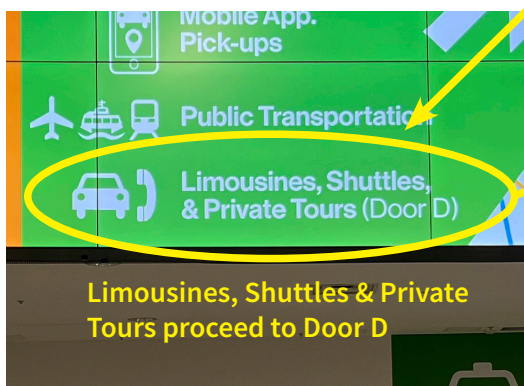

CRUISE SHIP PICK UP PROCEDURES

Canada Place Pier:

- *Welcome to BC Vancouver!*
- Upon disembarkation of the ship you must collect your luggage and proceed through customs and immigration
- Then exit the building to the transportation area where you will need to locate the “Limousine Phone” through Door D (See below images) which will connect you directly to a Vancouver Ports Personnel at the off-site limousine holding area
- Please provide your name and state that KJ Limousine Services is your limousine service
- The limousine will then be dispatched to your location within 5-10 minutes from the off-site holding area
- CHANGES are to be expected for the upcoming season, feel free to contact our office for an update