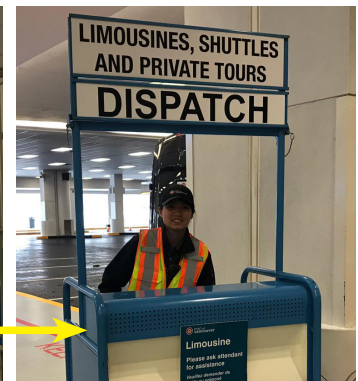

CRUISE SHIP PICK UP PROCEDURES

Canada Place Pier:

- *Welcome to BC Vancouver!*
- Upon disembarkation of the ship you must collect your luggage and proceed through customs and immigration
- Then exit the building to the transportation area where you will need to locate the “Limousine Phone” through Door D (See below images) which will connect you directly to a Vancouver Ports Personnel at the off-site limousine holding area
- Please provide your name and state that KJ Limousine Services is your limousine service
- The limousine will then be dispatched to your location within 5-10 minutes from the off-site holding area
- CHANGES are to be expected for the upcoming season, feel free to contact our office for an update