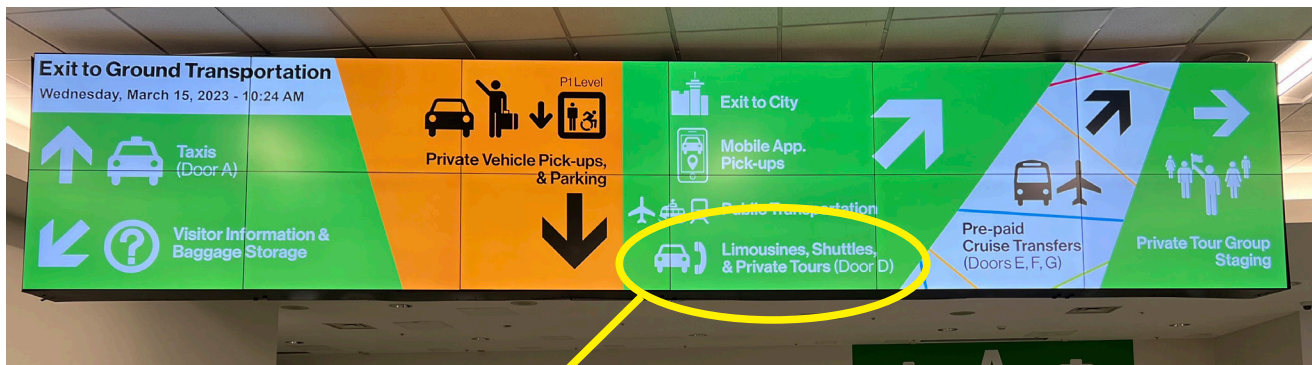

CRUISE SHIP PICK UP PROCEDURES

Canada Place Pier:

- *Welcome to BC Vancouver!*
- Upon disembarkation of the ship you must collect your luggage and proceed through customs and immigration
- Then exit the building to the transportation area where you will need to locate the “Limousine Phone” through Door D (See below images) which will connect you directly to a Vancouver Ports Personnel at the off-site limousine holding area
- Please provide your name and state that KJ Limousine Services is your limousine service
- The limousine will then be dispatched to your location within 5-10 minutes from the off-site holding area
- CHANGES are to be expected for the upcoming season, feel free to contact our office for an update